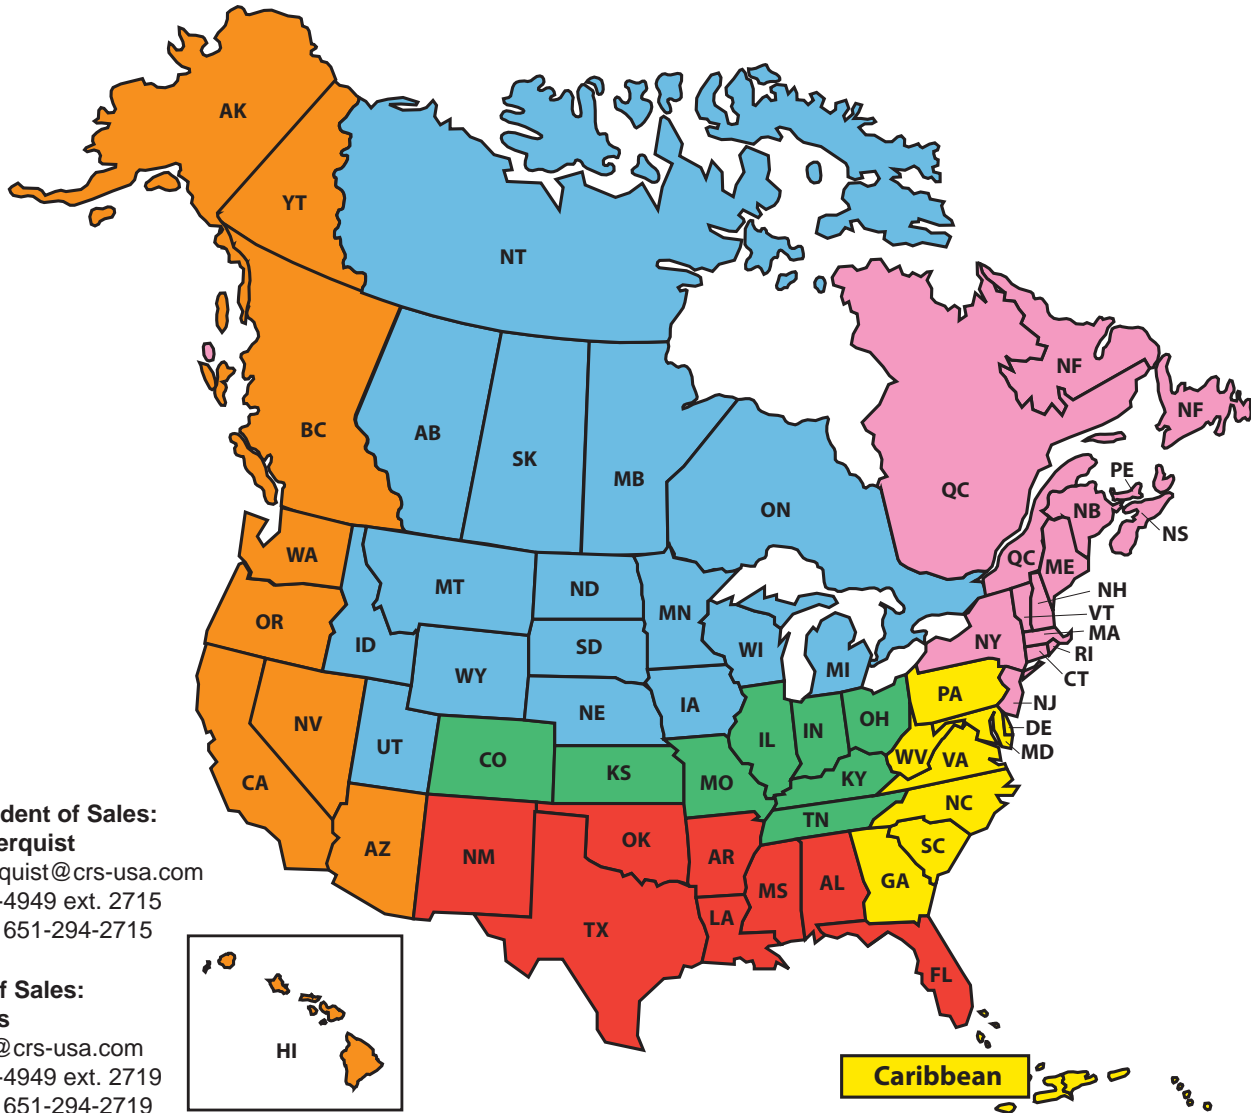

# CRS Sales Territories

Contact the same CRS representatives for all the products CRS offers.

The USA, Canada and Caribbean nations are divided among six sales territories, each with a team of representatives available to help with all product and program information, orders, support, coordinating service and more. Each territory includes a Territory Sales Manager (TSM) with primary support from the associated Inside Sales

Representative (ISR). The Customer Service Representatives (CSR) have no assigned territories and are available to assist all customers.

Please check the map and sales representative matrix to find the territory and primary CRS sales contacts for the area where you are located.